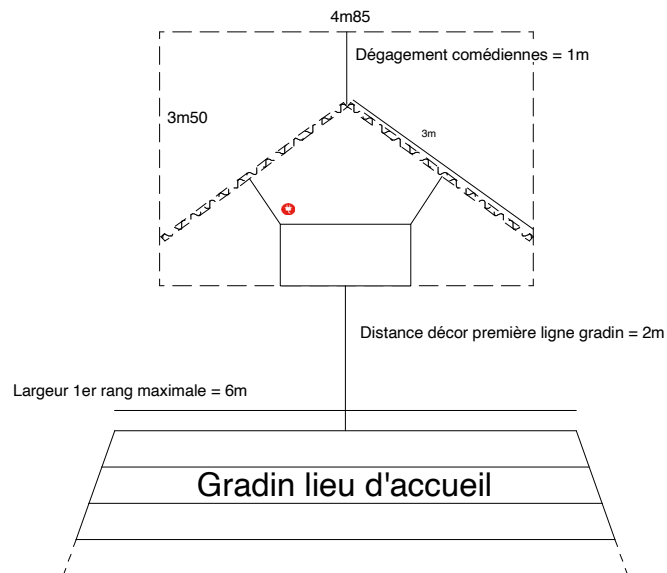

LEGENDE

- Espace décor minimum requis :
ouverture = 4m85
profondeur = 3m50
hauteur de 2m20
- ~~~~~ Pendrillon noir
largeur de 3m
- ⊕ Prise de courant direct

Minimum area requirement for performance area:

Opening: 4.85m

Depth: 3.5m

Height: 2.2m

Black curtain leg

3m wide

Direct power outlet

Free space for the performers = 1m

Distance from the first row = 2m